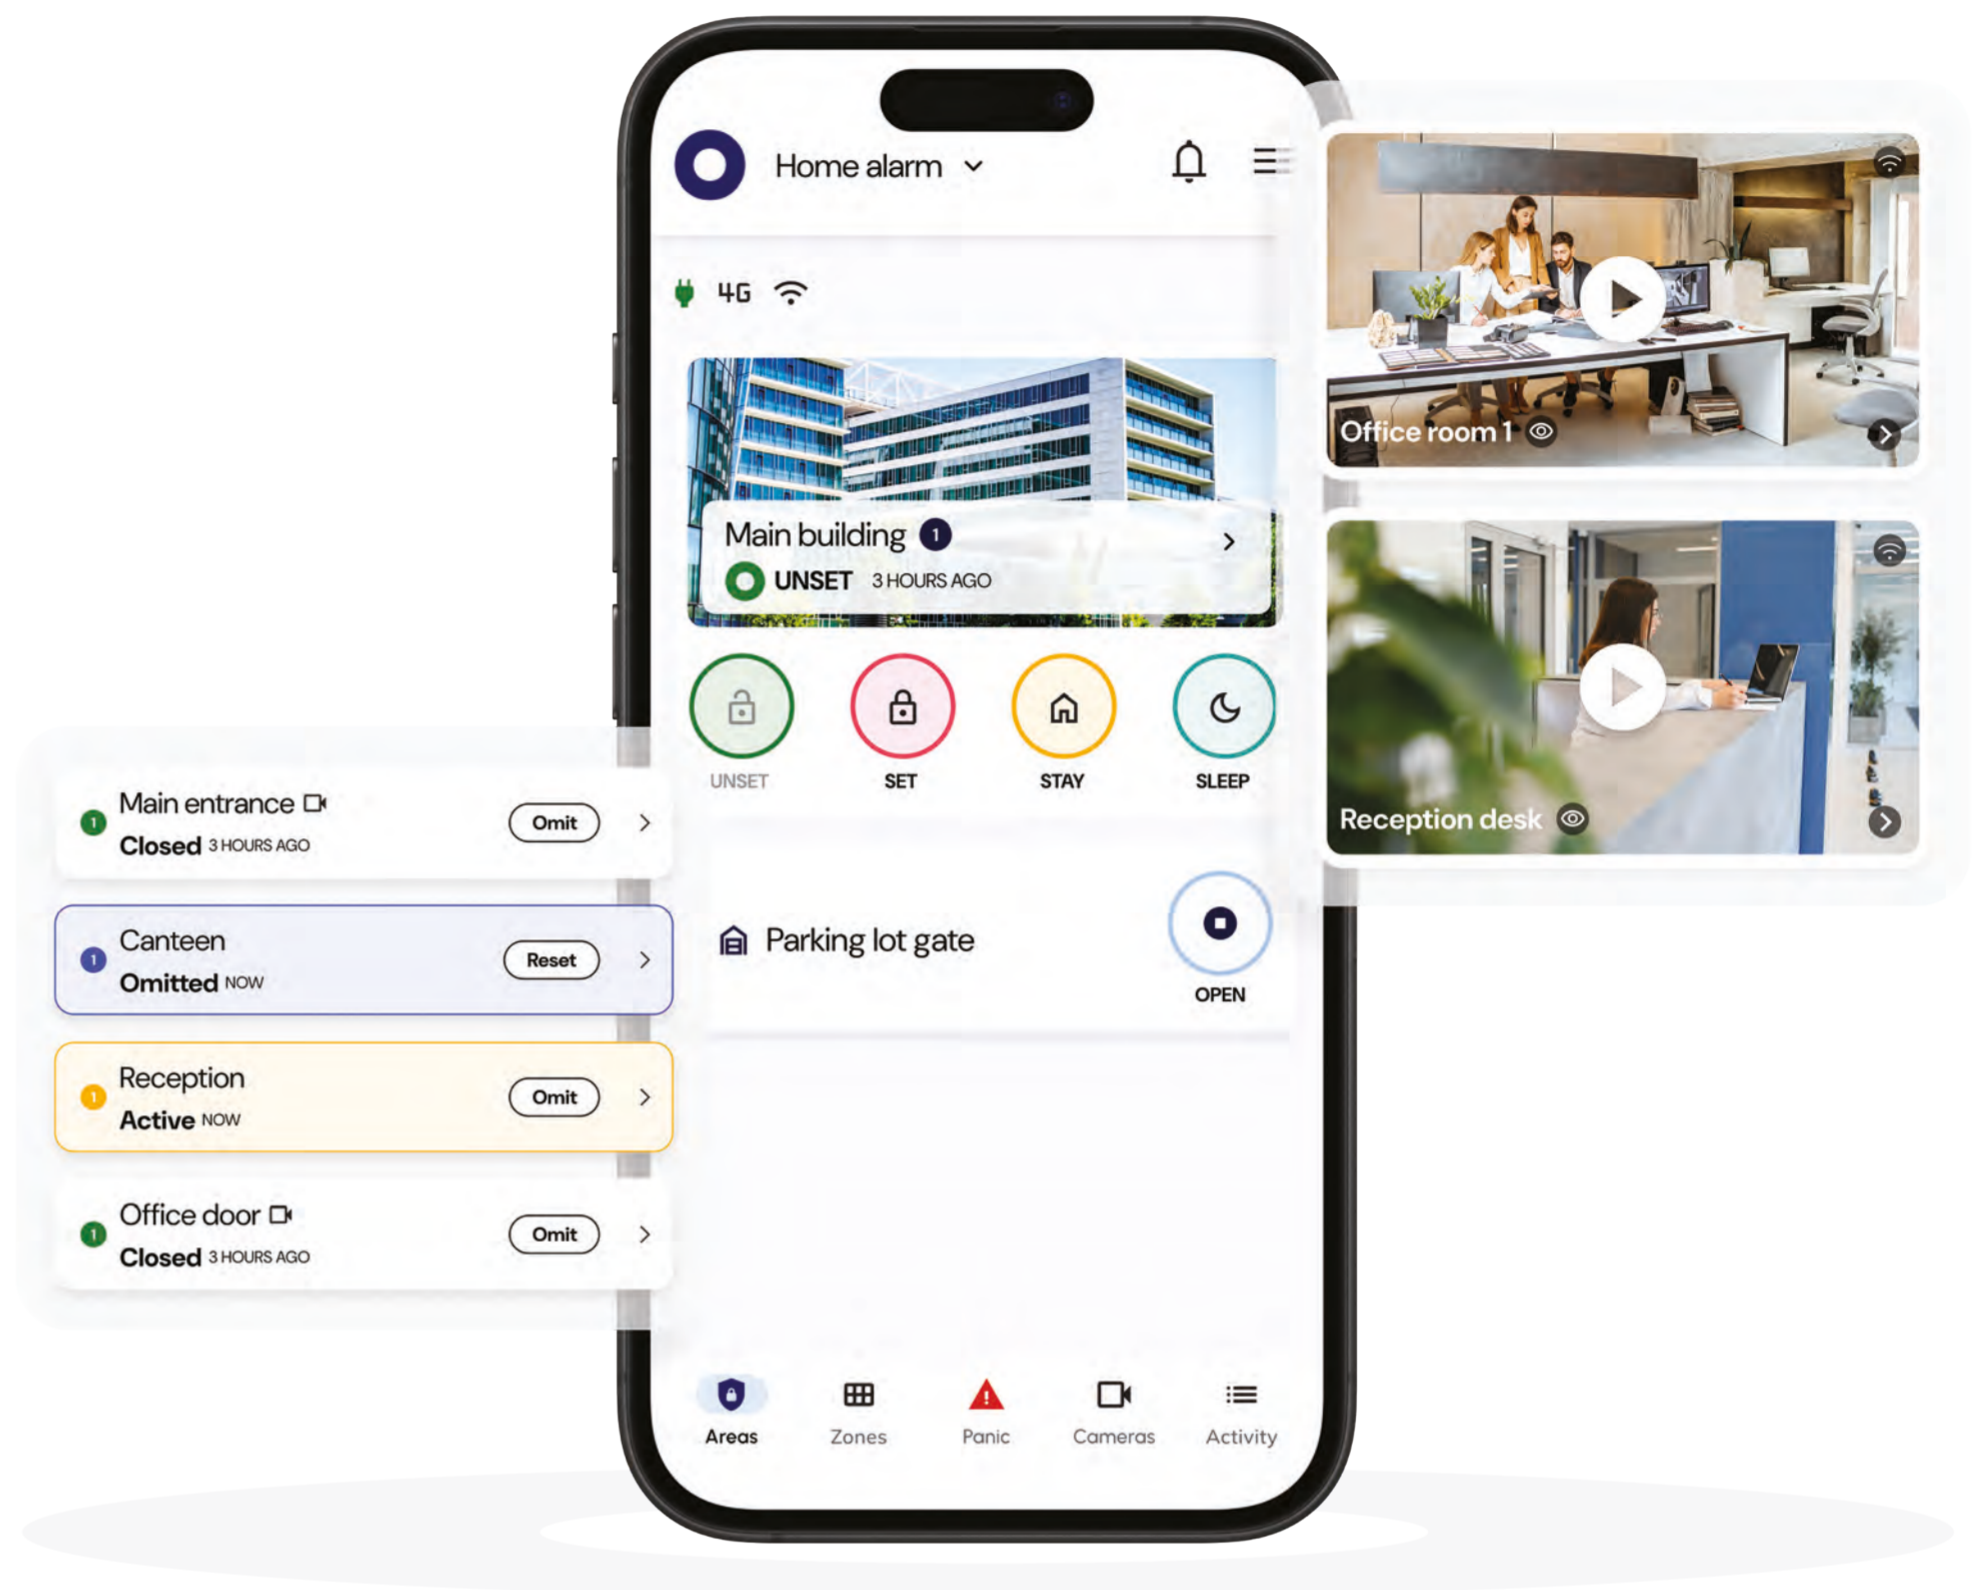

# Olarm APP - Manage and control your security easily

## Convenient control at your fingertips

Easily manage and control your existing security system with our feature-rich and intuitive app.

## Customise your security experience

Configure to your preferences - label appliances, attributes, and areas, incorporate images, and establish alerts + extras.

## Stay connected, monitor remotely with our Olarm APP

Monitor your home or business on the go with ease. Access devices, zones, activity, and user info on your smartphone, plus set alerts and more.

Set / Unset  
& Stay