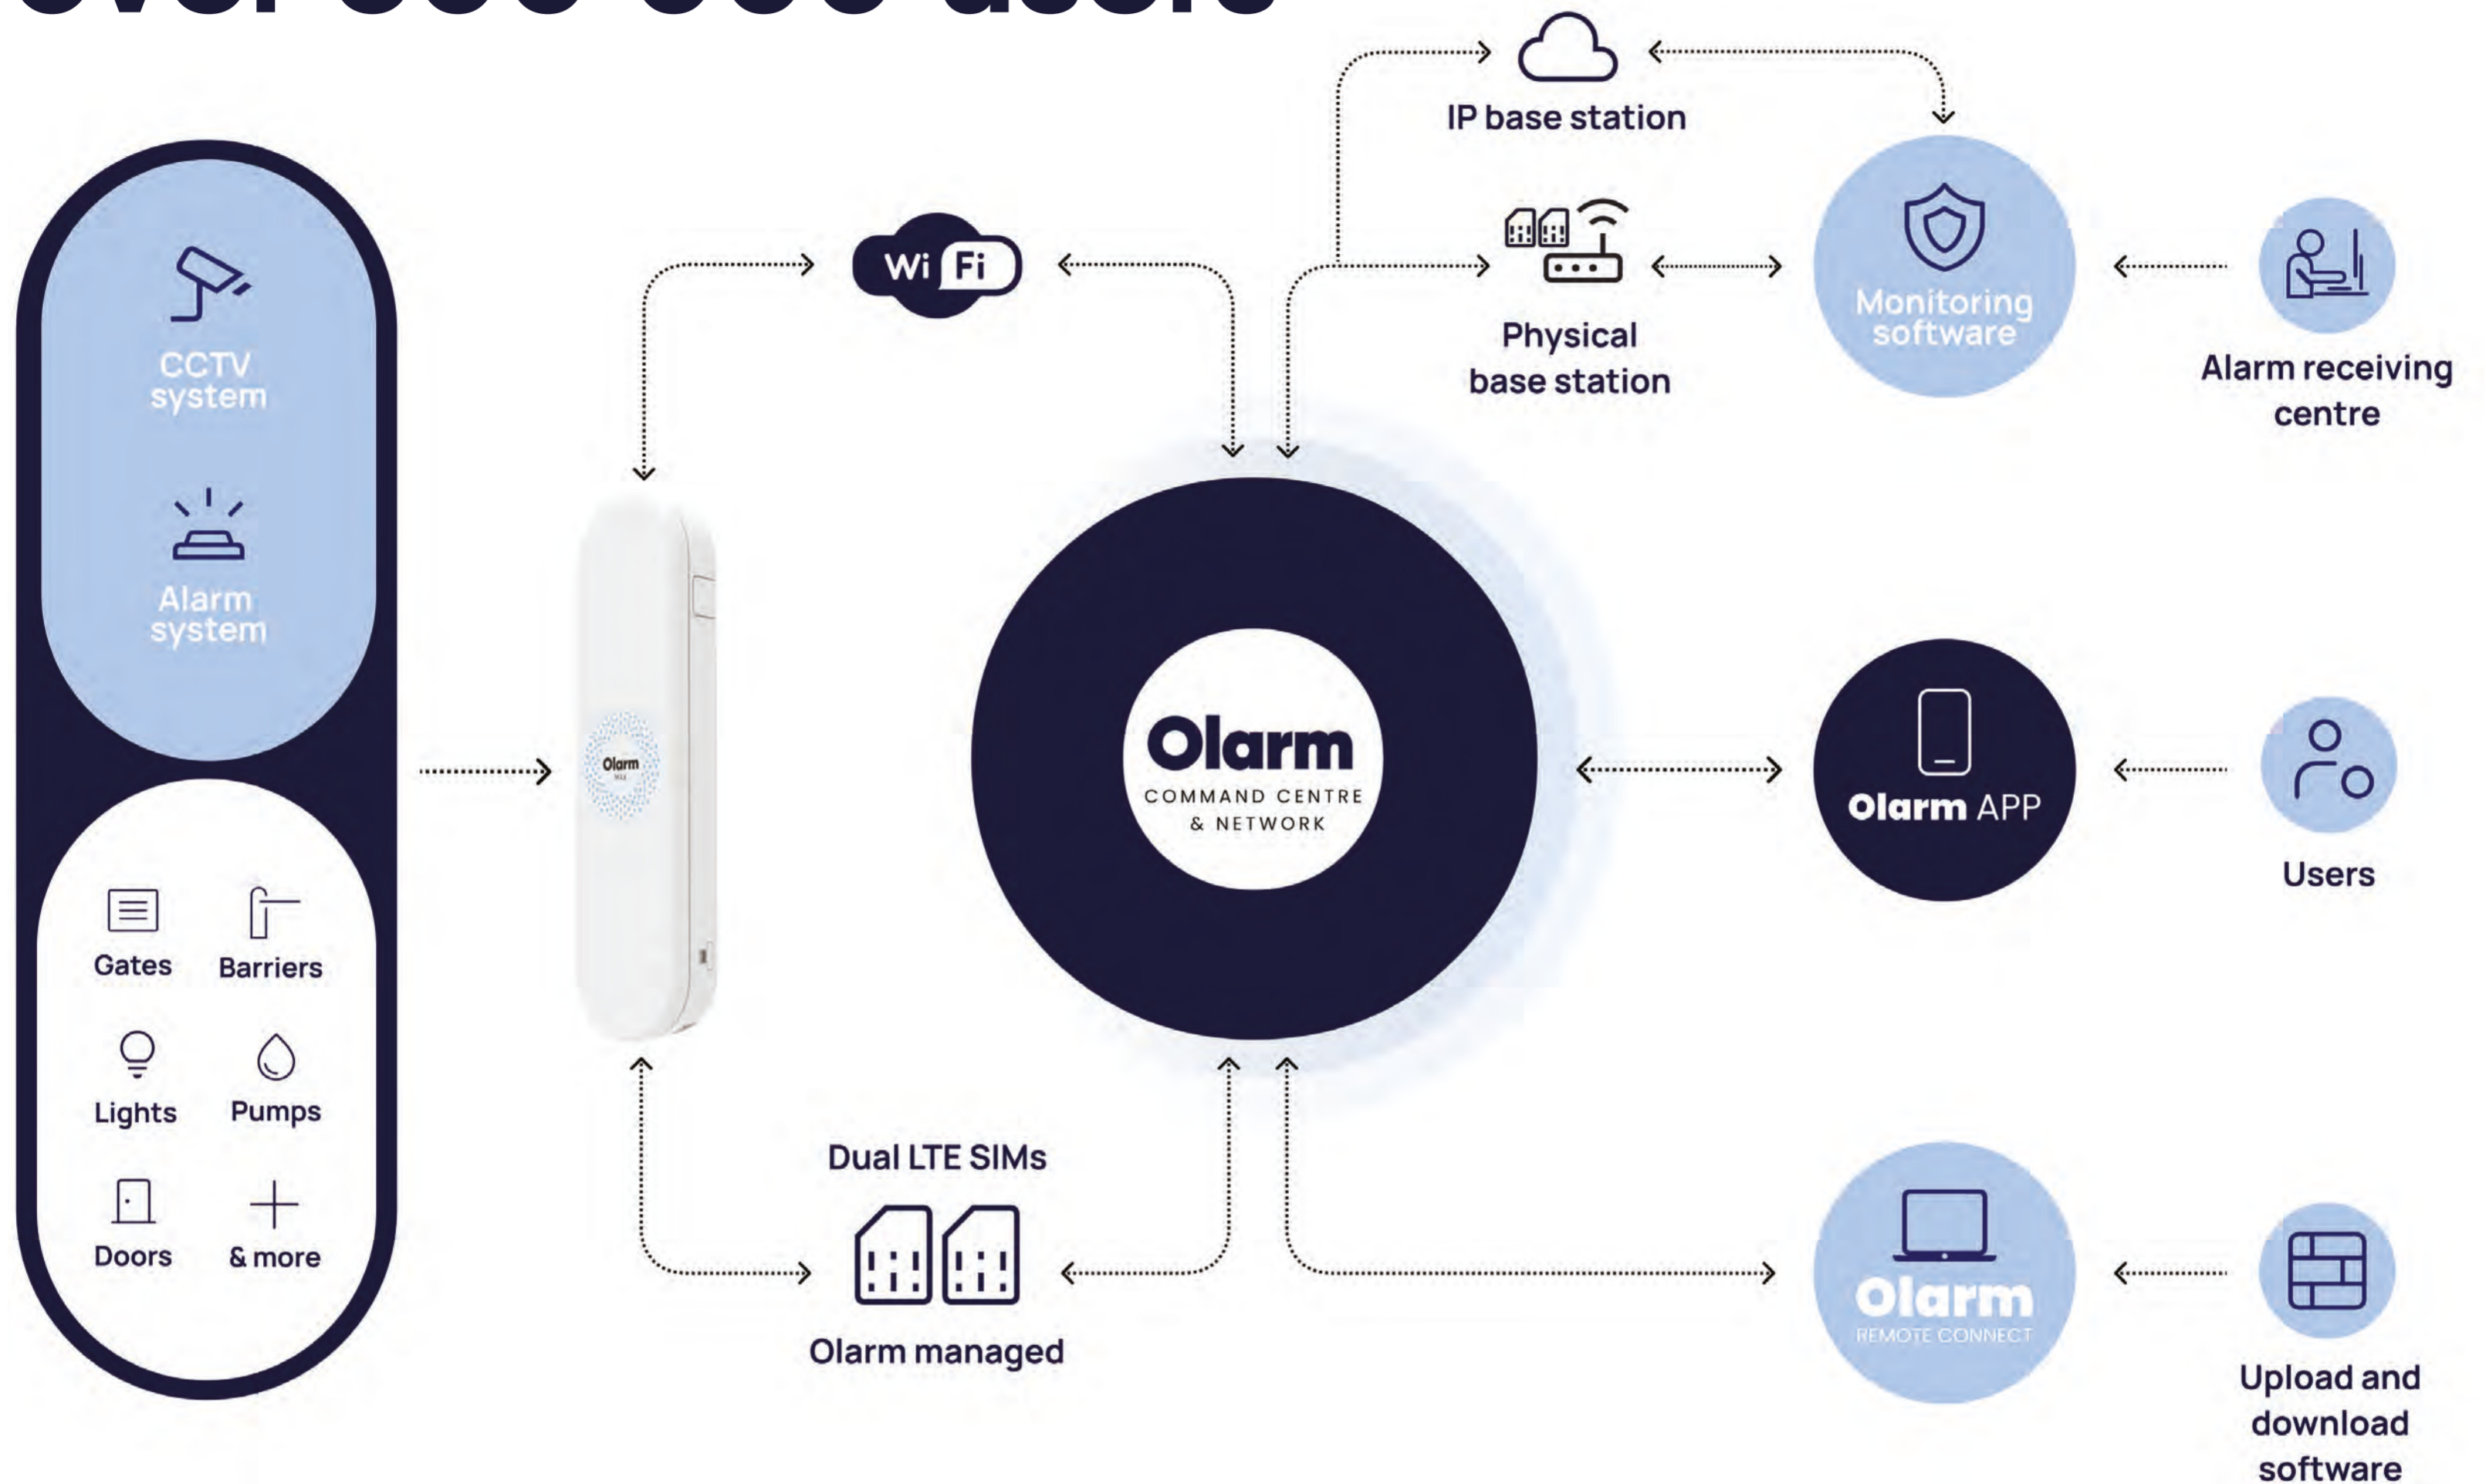

## Stay connected, monitor remotely with our Olarm APP

Monitor your home or business on the go with ease. Access devices, zones, activity, and user info on your smartphone, plus set alerts and more.

Set / Unset  
& Stay

Detailed  
history

Multiple  
users

Realtime  
alerts

Live  
zones

Gate / Door  
PGM control

Cancel  
responder

Silent  
panic

Last gasp  
battery

## Smart and Secure End-to-End Communication

Oalarm MAX connects users, monitoring centres, and security systems through a unified network for seamless, always-on communication. With WiFi and dual SIMs (4G & 2G), it ensures continuous connectivity between alarm systems, the Oalarm COMMAND CENTRE, and the Alarm Receiving Centre (ARC). Operators monitor signals via IP or physical base stations, while users stay in control through the Oalarm APP and Oalarm REMOTE CONNECT software for secure remote management. Together, these components deliver a smart, reliable, and easily managed security solution trusted by hundreds of thousands of users.

The ultimate communicator  
that turns an alarm panel into  
a smart alarm system

[Learn more](#)